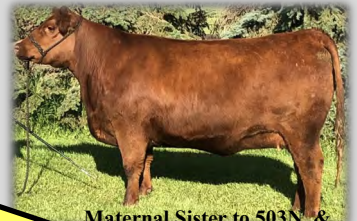

Notorious is the complete package in terms of his power, length, & mass. He is a bull that has been at the top of the growth, & weight charts. 536N has been a favorite to many since the summer months, he will add desirable growth, performance, & style to his offspring. This guy will work on a group of heifers or you can optimize on his performance by putting him with you cow herd. Retaining in herd semen use.

Trademark 32H sons are extremely balanced, stout, big hipped individuals that have great breed character. This guy is no exception, he stems from a very moderate cow family that will ring the bell every year whether in the bull pen or the replacement female pen. Our Iron Hide daughters have great udders and are overall great females. If you looking to breed heifers or cows this guy is sure to make females that will stay in your replacement pen.