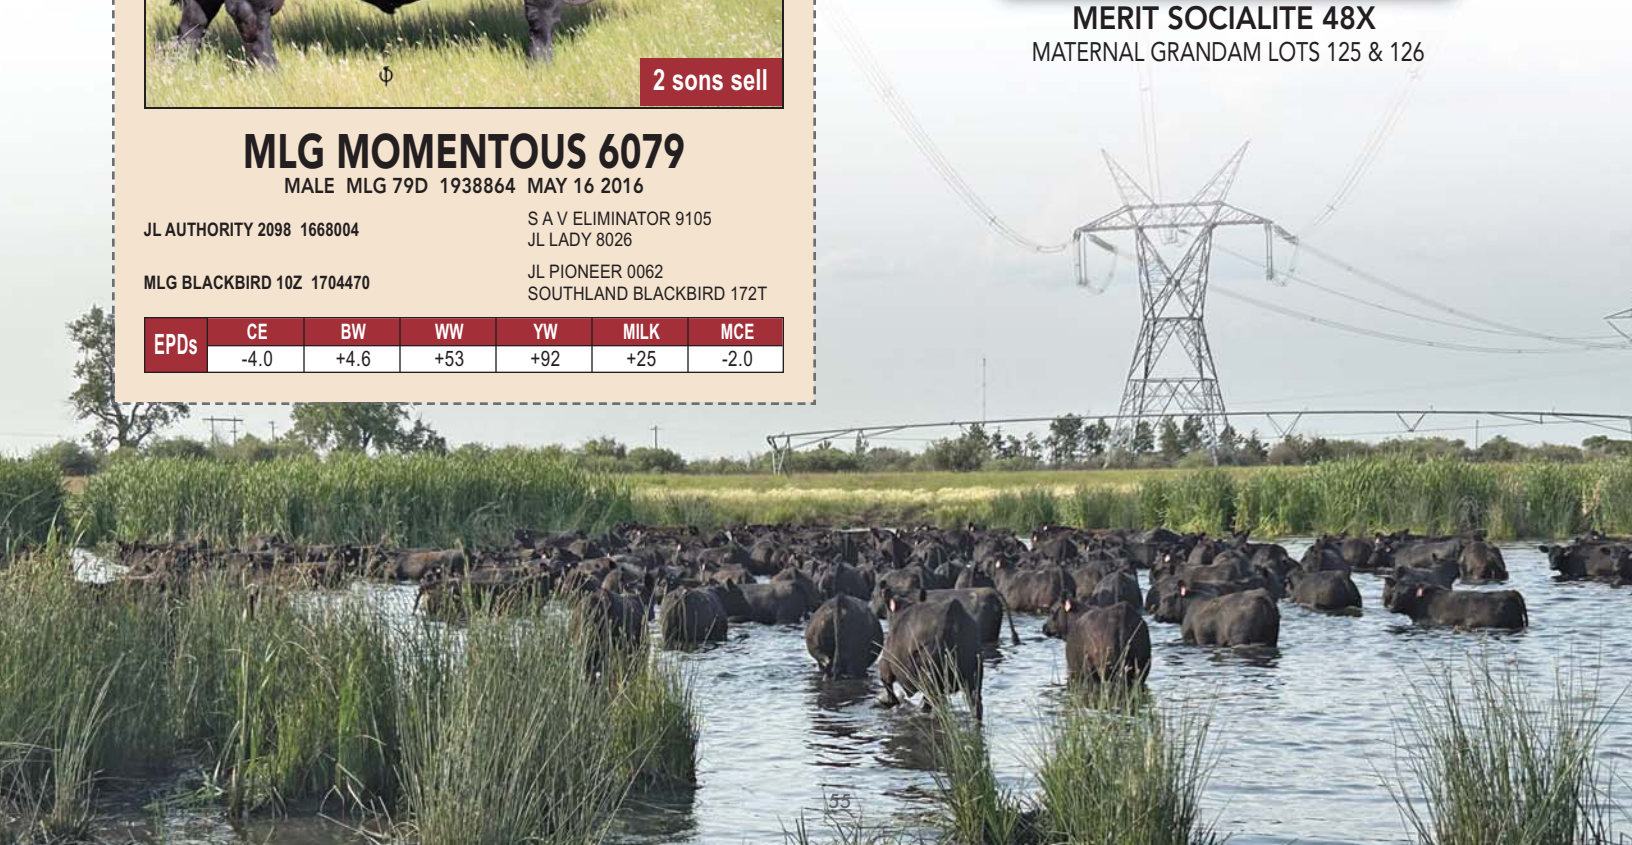

MERIT SOCIALITE 48X
MATERNAL GRANDAM LOTS 125 & 126