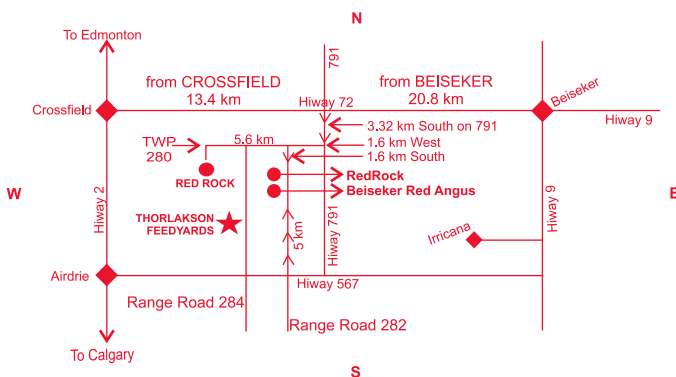

Bulls can be viewed at anytime at Thorlakson Feedyards

Scrotal Circumference and Weights will be available on sale day.

**PRAIRIE GRASS
RED ANGUS BULL SALE**

**RR #2, Site 8, Box 8
Airdrie, Alberta
T4B 2A4**