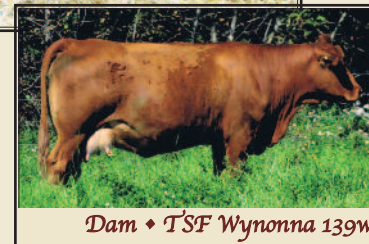

T'SF

**Lot
46**

BW	95
Sept 20 WT	860
JAN 18 WT	1210
EPD's	
CE	8.4
BW	1.2
WW	35.5
YW	58.1
MCE	6.2
Milk	5.2

T'SF Maroon 10Z

TSF 10Z G771659 28 JAN 2012

WHEATLAND BULL 440P

DANA ARTEMIS 84U

WFL RED TWIZZLER 93M

RF LOU L144

PRL TANSY 341T

PRL MARIPOSA 301M

Built with longevity and off a don't miss cow family. 10Z will be sure to please with moderation, performance and one who will yield great steers and replacement females.