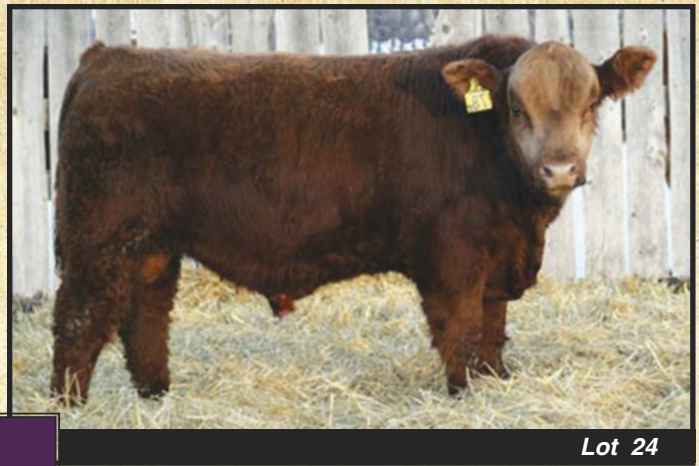

- Triple polled
- Solid red with an excellent hair coat
- Top 2% for calving ease and birth weight
- Recommended as a heifer bull

Weights		EPD's	
BW	76	CE	14.6
WW	709	BW	-3.2
YW	1133	WW	32.3
		YW	60.3
		MILK	6.9
		TM	23.1