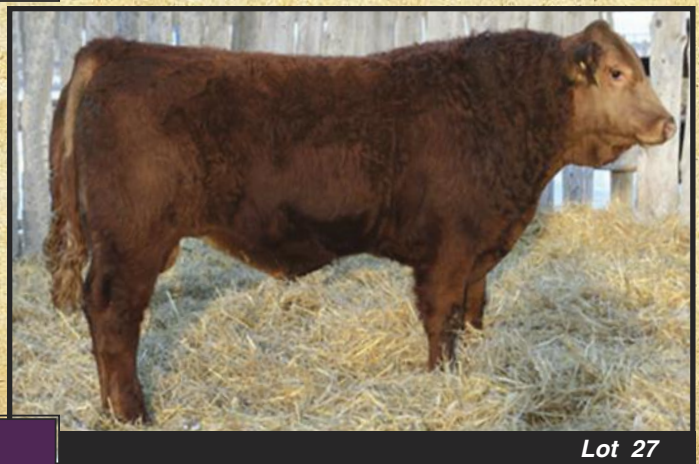

Lot 26

Lot 27