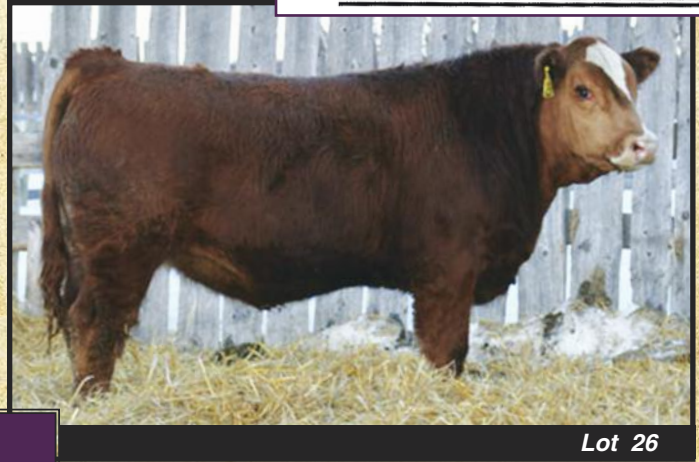

- Double Polled
- Red with a blaze face
- Excellent length
- Top 10% for calving ease

Weights		EPD's	
BW	99	CE	10.1
WW	747	BW	0.1
YW	1110	WW	36.9
		YW	64.0
		MILK	6.7
		TM	25.2

Lot 26

**27**

**Yearling Red Polled Purebred Simmental**  
**WILLOWDALE RED OCTANE 1Z**