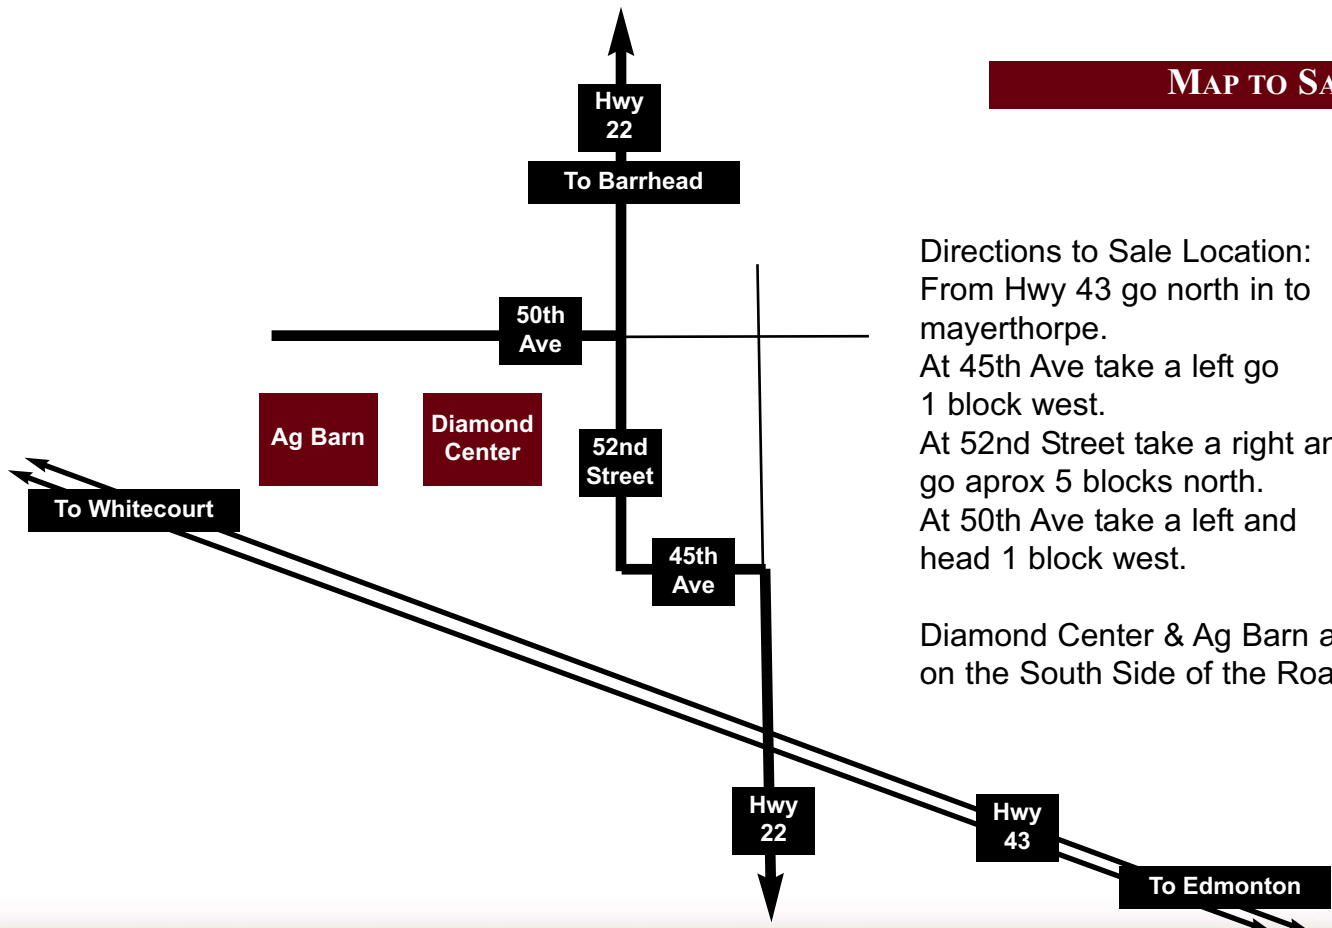

MAP TO SALE

Directions to Sale Location:
 From Hwy 43 go north in to mayerthorpe.
 At 45th Ave take a left go 1 block west.
 At 52nd Street take a right and go aprox 5 blocks north.
 At 50th Ave take a left and head 1 block west.